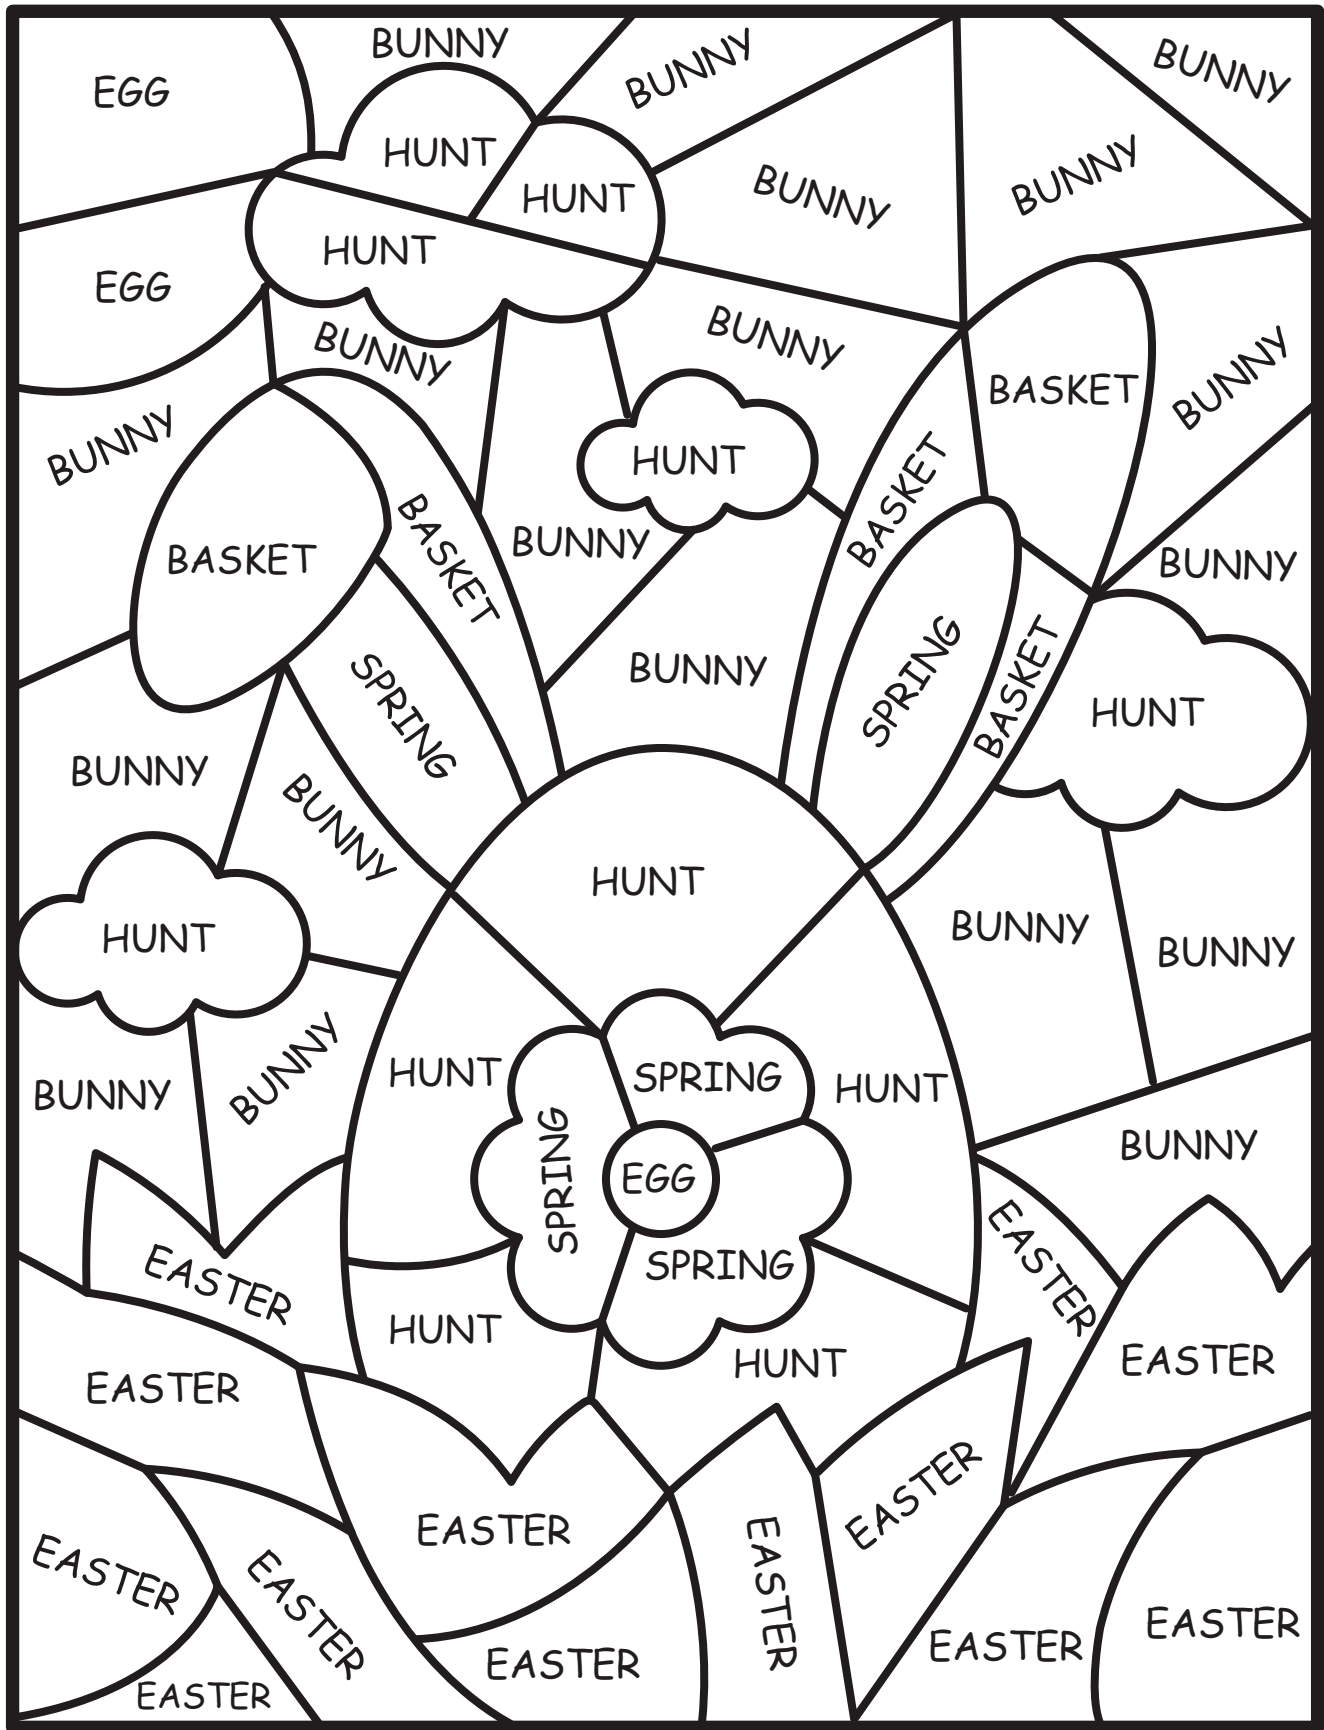

# Find a Pair

DEL MONTE

# DEL MONTE

EASTER - green  
EGG - yellow  
BUNNY - blue

DEL MONTE

HUNT - light-blue  
BASKET - grey  
SPRING - pink

Happy Easter!  
2020

DEL MONTE

# DEL MONTE

FIND THE DIFFERENCES

Happy Easter!  
2020

DEL MONTE